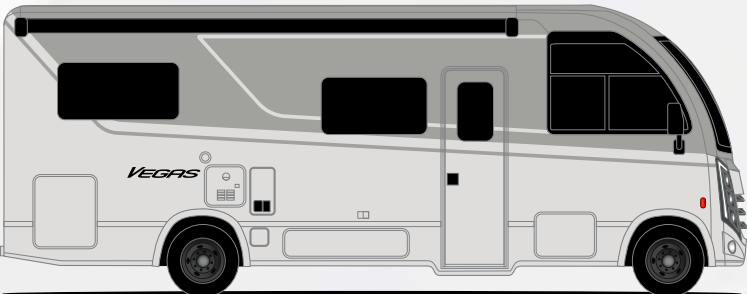

Exteriors

SPECTRA BLUE **HD-MAX**

WHITE LIGHTNING **HD-MAX**

BLACK JACK EDITION - PARTIAL PAINT

STARDUST - PARTIAL PAINT

Use your phone's camera to find out more information. Just scan the code!

Floor Plans

ALMERIA ASH

SECONDARY

FLOORING

VEGAS®

Featured Highlights

CONSTRUCTION & EXTERIOR

- Ford® E-Series Chassis – TorqShift® 6-Speed Automatic with Overdrive Transmission
- Premium One-Piece Crossflex™ Roof
- One-Piece Fiberglass Front Cap
- HD-MAX® Exterior with Graphics Package
- Lighted Rotocast Storage Compartments
- Flush Mount Radius Compartment Doors
- Armelss Power Patio Awning with Integrated LED Lighting
- Slideout Room Topper Awning(s)
- Entry Door Grab Handle
- Frameless Windows
- Roof Ladder
- 8,000-lb. Trailer Hitch with 7-Pin Round Connector