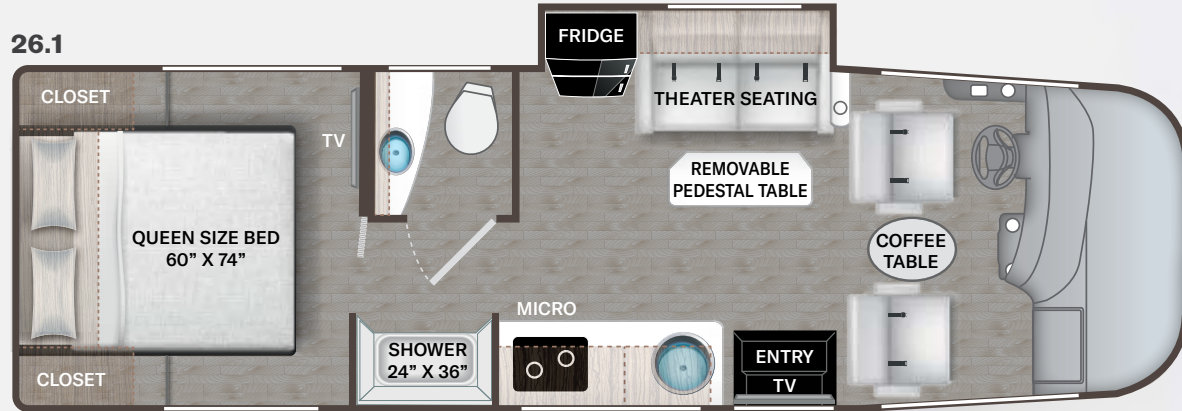

24.1

26.1

26.2

Interiors

STANDARD

COASTLINE GREY

FLOORING

OPTIONAL

ENTERTAINMENT

- 32" LED Smart TV in Living Area
- 32" LED Smart TV in Bedroom
- Winegard® Connect™ 2.0 WiFi / 4G / TV Antenna
- Cable TV Ready
- HD/DSS Satellite Ready
- Satellite Mounting Backer in Roof

P.O. Box 1486, Elkhart, IN 46515
Sales Department: 800.860.5658

Use your phone's camera to find out more information.
Just scan the code!

Specifications

	24.1	26.1	26.2
Chassis	Ford	Ford	Ford
Gross Vehicle (GVWR)	12,500	14,500	14,500
Gross Combined (GCWR)	18,500	22,000	22,000
Wheel Base	188"	188"	188"
Exterior Length (w/o ladder)	25'-8"	27'-2"	27'-2"
Exterior Height (w/AC)	11'-0"	11'-0"	11'-0"
Exterior Width (w/o mirrors)	94"	94"	94"
Interior Height (living area)	82"	82"	82"
Awning Size	17'	18'	16'
Fuel (gal)	55	55	55
LPG (lbs)	40.9	40.9	40.9
Fresh/Waste/Gray Water (gal)	41 / 30 / 40	40 / 30 / 40	41 / 30 / 40
Water Heater (gal)	Tankless	Tankless	Tankless
Furnace (BTUs)	35,000	35,000	35,000
Exterior Storage Capacity (cu. ft.)	63.5	73.7	66.2
Hitch Rating (lbs.)	8,000	8,000	8,000