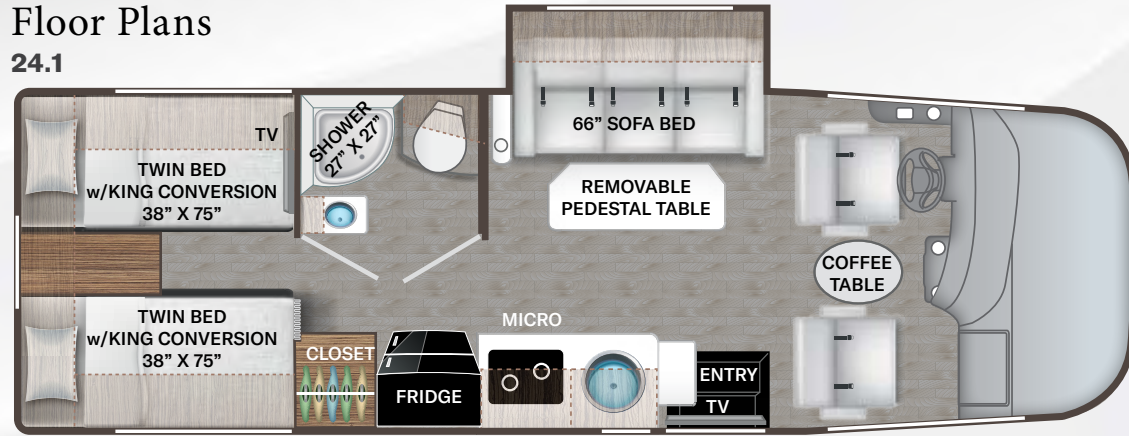

24.1

26.1

26.2

Interiors

STANDARD

COASTLINE GREY

FLOORING

OPTIONAL

AUTOMOTIVE & COCKPIT OPTION

- Power Driver's Seat
- Power Drop-Down Hide-Away Overhead Bunk with Cotton Cloud™ Mattress & Bunk Ladder

INTERIOR

- Rubber Tread Entry Steps with Lighted Step Well
- Residential Vinyl Flooring
- 82" Interior Ceiling Height
- LED Lighting
- Ceiling Ducted Air Conditioning System
- Coastline Grey Cabinets with Black Nickel Hardware and Kitchen Faucets
- Full Extension Soft Close Metal Ball-Bearing Drawer Guides
- Leatherette Tri-Fold Sofa & Removable Pedestal Table with Cup Holders (24.1)
- Leatherette Theater Seating with Integrated Footrests & Removable Pedestal Table (26.1 & 26.2)
- Window Privacy Roller Shades
- Wireless Phone Charger with USB Plug

- Kitchen Countertop Accent LED Lighting
- Waste Basket
- 12-volt Attic Fan with Switch

BEDROOM & BATHROOM

- Two (2) Twin Sofa Beds with Upholstered Covers & King Conversion (24.1)
- Queen Size Bed (26.1 & 26.2)
- Bedspread & Pillow Shams (26.1 & 26.2)
- Headboard
- Bedroom USB Charging Center for Electronics
- Bedroom 12-volt Outlet for CPAP Machine
- Large Dual Wardrobes (26.1 & 26.2)
- 12-volt Attic Fan with Cover in Bedroom
- Foot Flush Porcelain Toilet
- Stainless Steel Bathroom Sink
- 12-volt Power Vent in Bathroom with Wall Switch
- Robe Hooks Inside Bath
- Deluxe Shower with Curved Rod & Curtain (24.1)
- Deluxe Shower with Curved Anti-Microbial Shower Curtain (26.1 & 26.2)

ENTERTAINMENT

- 32" LED Smart TV in Living Area
- 32" LED Smart TV in Bedroom
- Winegard® Connect™ 2.0 WiFi / 4G / TV Antenna
- Cable TV Ready
- HD/DSS Satellite Ready
- Satellite Mounting Backer in Roof