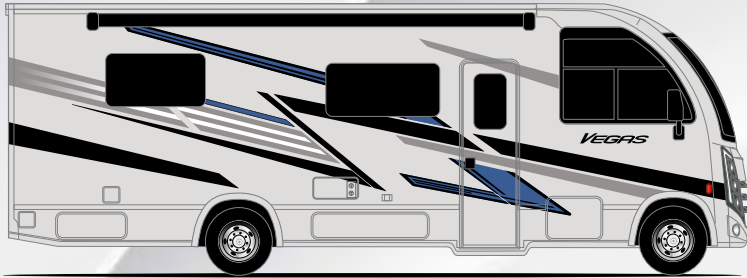

Exteriors

SPECTRA BLUE **HD-MAX**

WHITE LIGHTNING **HD-MAX**

BLACK JACK EDITION - PARTIAL PAINT

STARDUST - PARTIAL PAINT

Use your phone's camera to find out more information. Just scan the code!

Floor Plans

ALMERIA ASH

SECONDARY

FLOORING

VEGAS®

Featured Highlights

CONSTRUCTION & EXTERIOR

- Ford® E-Series Chassis – TorqShift® 6-Speed Automatic with Overdrive Transmission
- Premium One-Piece Crossflex™ Roof
- One-Piece Fiberglass Front Cap
- HD-MAX® Exterior with Graphics Package
- Lighted Rotocast Storage Compartments
- Flush Mount Radius Compartment Doors
- Armelss Power Patio Awning with Integrated LED Lighting
- Slideout Room Topper Awning(s)
- Entry Door Grab Handle
- Frameless Windows
- Roof Ladder
- 8,000-lb. Trailer Hitch with 7-Pin Round Connector