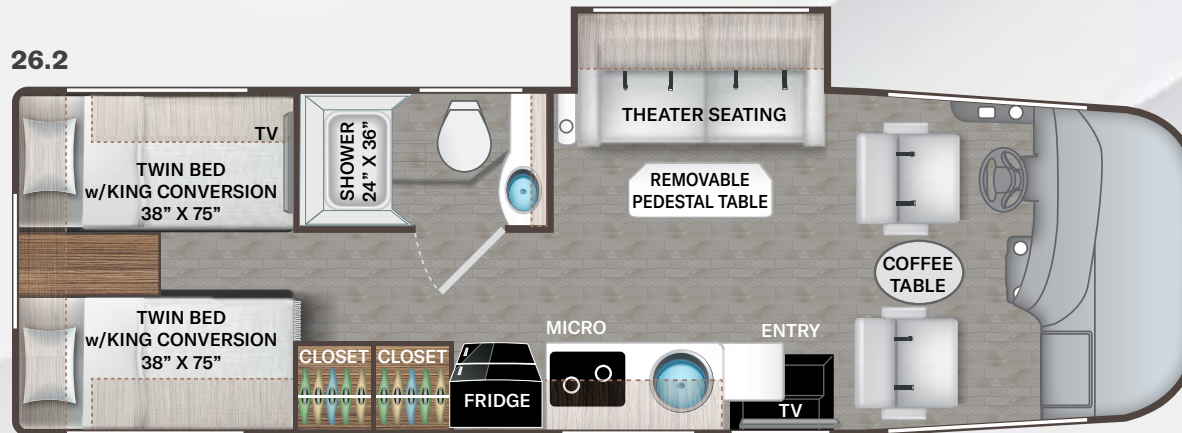

24.1

26.1

26.2

Interiors

STANDARD

COASTLINE GREY

FLOORING

OPTIONAL

AUTOMOTIVE & COCKPIT OPTION

- Power Driver's Seat
- Power Drop-Down Hide-Away Overhead Bunk with Cotton Cloud™ Mattress & Bunk Ladder

INTERIOR

- Rubber Tread Entry Steps with Lighted Step Well
- Residential Vinyl Flooring
- 82" Interior Ceiling Height
- LED Lighting
- Ceiling Ducted Air Conditioning System
- Coastline Grey Cabinets with Black Nickel Hardware and Kitchen Faucets
- Full Extension Soft Close Metal Ball-Bearing Drawer Guides
- Leatherette Tri-Fold Sofa & Removable Pedestal Table with Cup Holders (24.1)
- Leatherette Theater Seating with Integrated Footrests & Removable Pedestal Table (26.1 & 26.2)
- Window Privacy Roller Shades
- Wireless Phone Charger with USB Plug

- Kitchen Countertop Accent LED Lighting
- Waste Basket
- 12-volt Attic Fan with Switch

BEDROOM & BATHROOM

- Two (2) Twin Sofa Beds with Upholstered Covers & King Conversion (24.1)
- Queen Size Bed (26.1 & 26.2)
- Bedspread & Pillow Shams (26.1 & 26.2)
- Headboard
- Bedroom USB Charging Center for Electronics
- Bedroom 12-volt Outlet for CPAP Machine
- Large Dual Wardrobes (26.1 & 26.2)
- 12-volt Attic Fan with Cover in Bedroom
- Foot Flush Porcelain Toilet
- Stainless Steel Bathroom Sink
- 12-volt Power Vent in Bathroom with Wall Switch
- Robe Hooks Inside Bath
- Deluxe Shower with Curved Rod & Curtain (24.1)
- Deluxe Shower with Curved Anti-Microbial Shower Curtain (26.1 & 26.2)

ENTERTAINMENT

- 32" LED Smart TV in Living Area
- 32" LED Smart TV in Bedroom
- Winegard® Connect™ 2.0 WiFi / 4G / TV Antenna
- Cable TV Ready
- HD/DSS Satellite Ready
- Satellite Mounting Backer in Roof